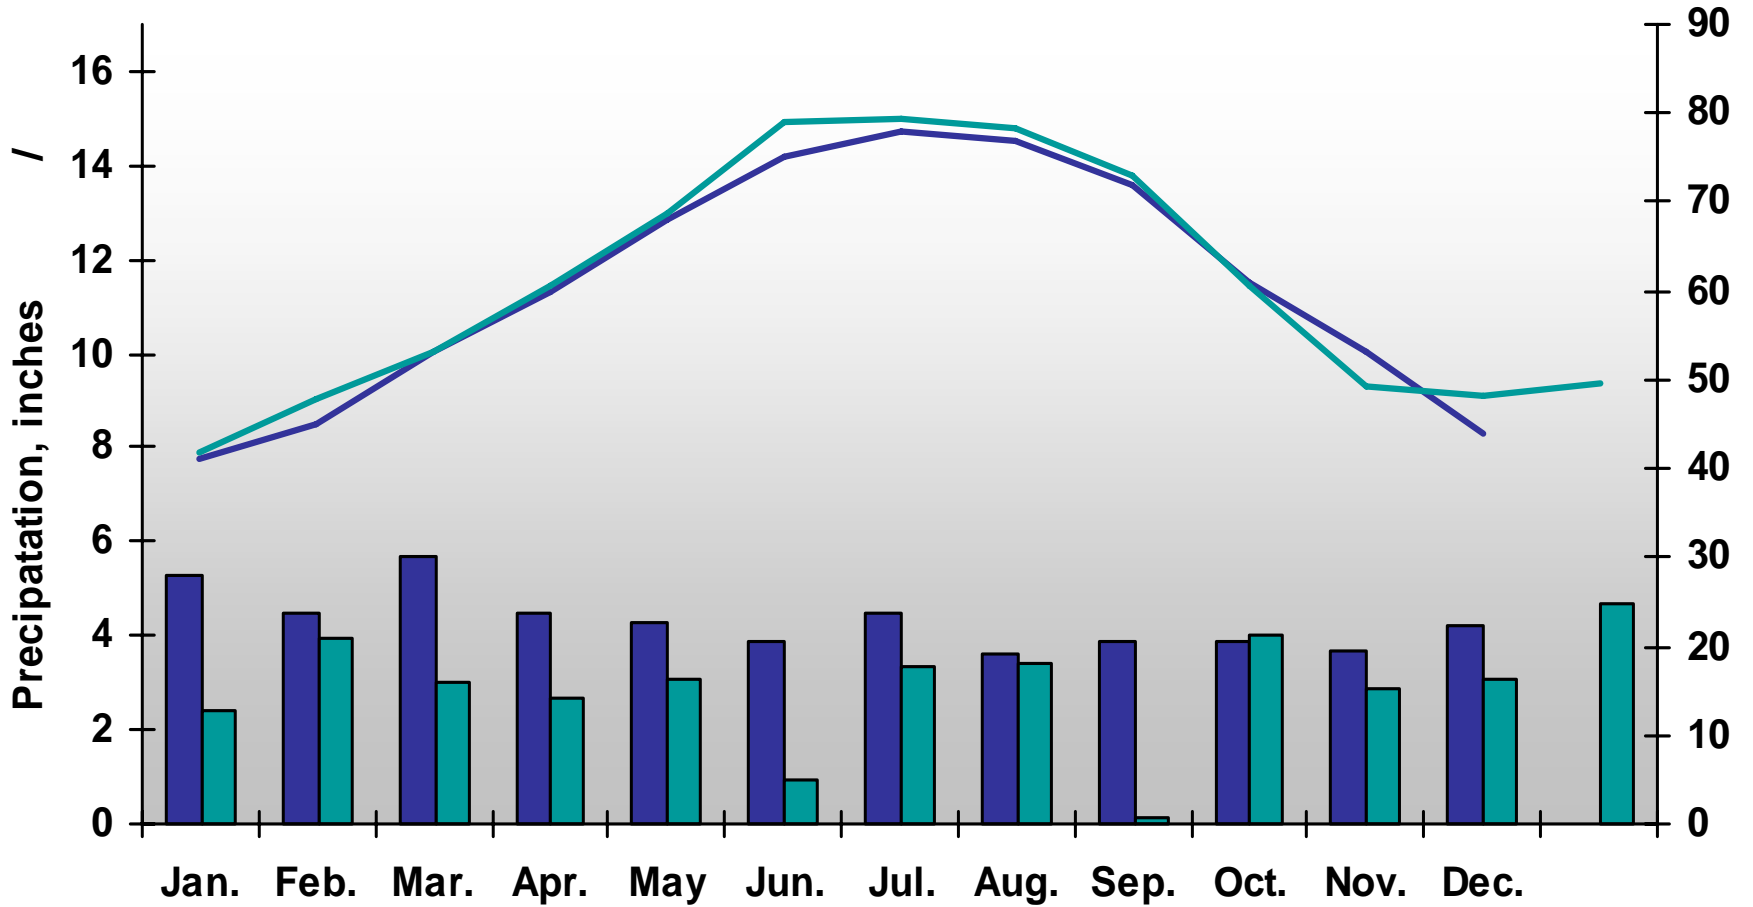

# Athens Weather Data 2008

■ 30 yr avg precipitation    ■ monthly precipitation  
— 30 yr avg temperature    — monthly temperature