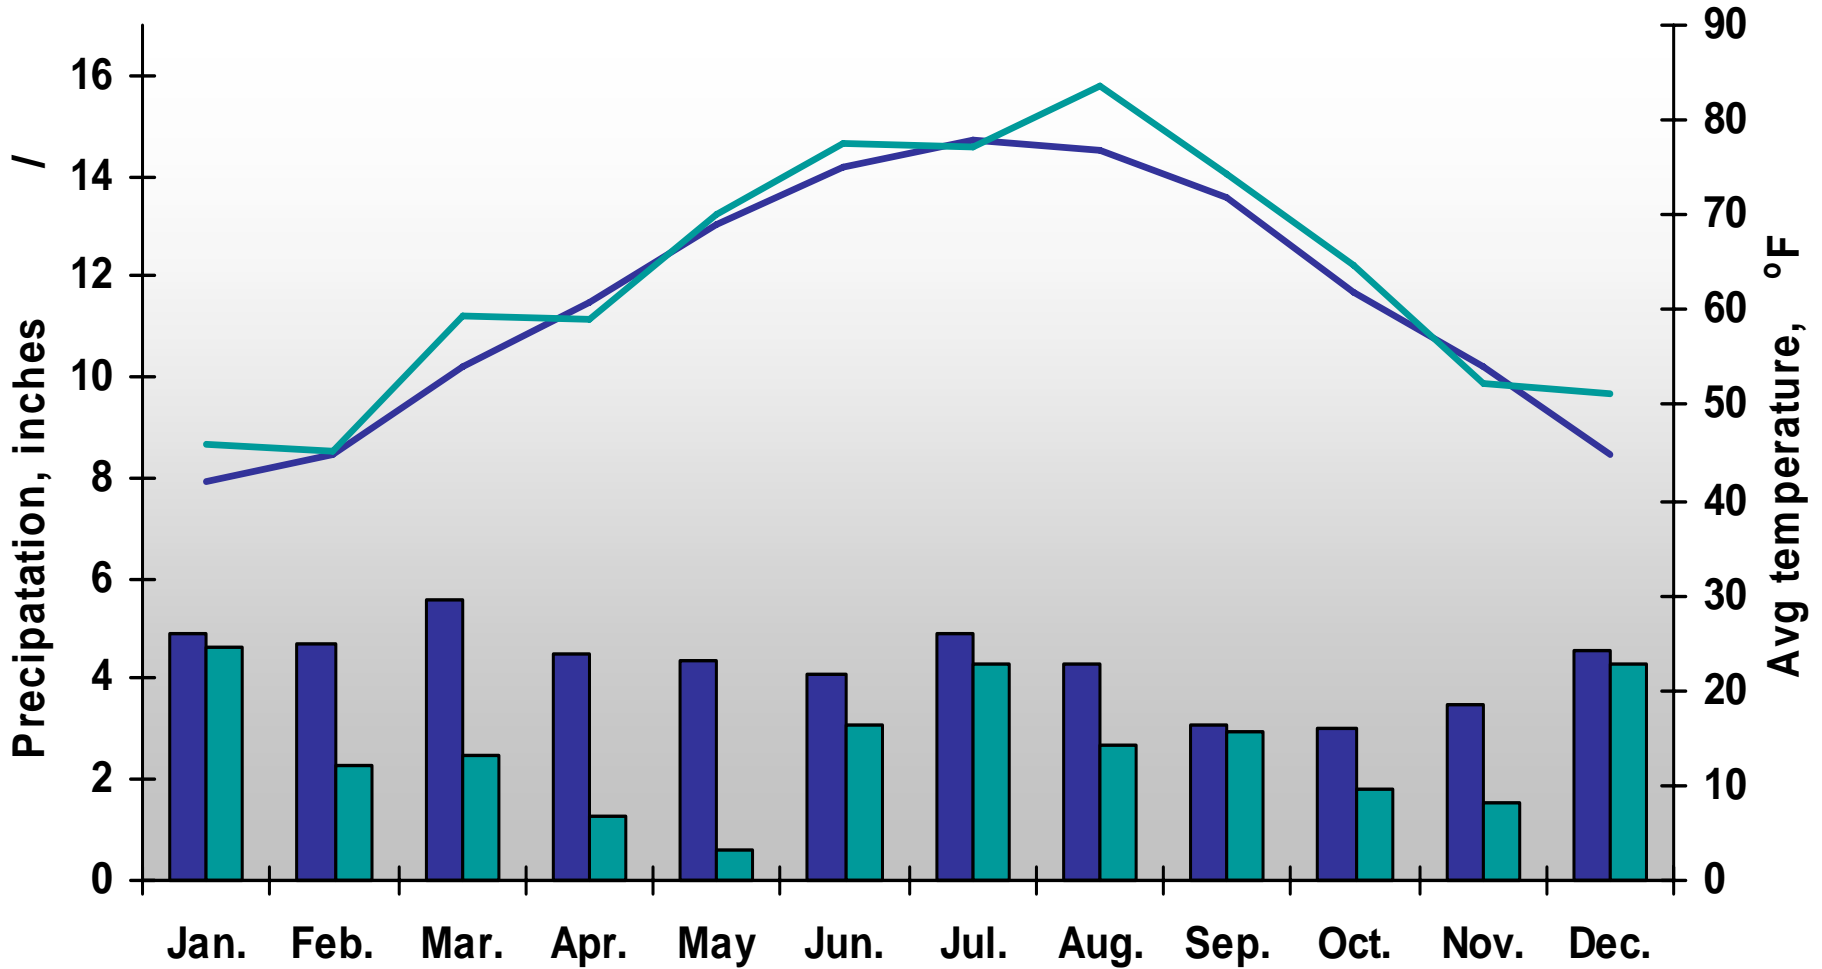

Griffin Weather Data 2007

■ 30 yr avg precipitation ■ monthly precipitation
— 30 yr avg temperature — monthly temperature