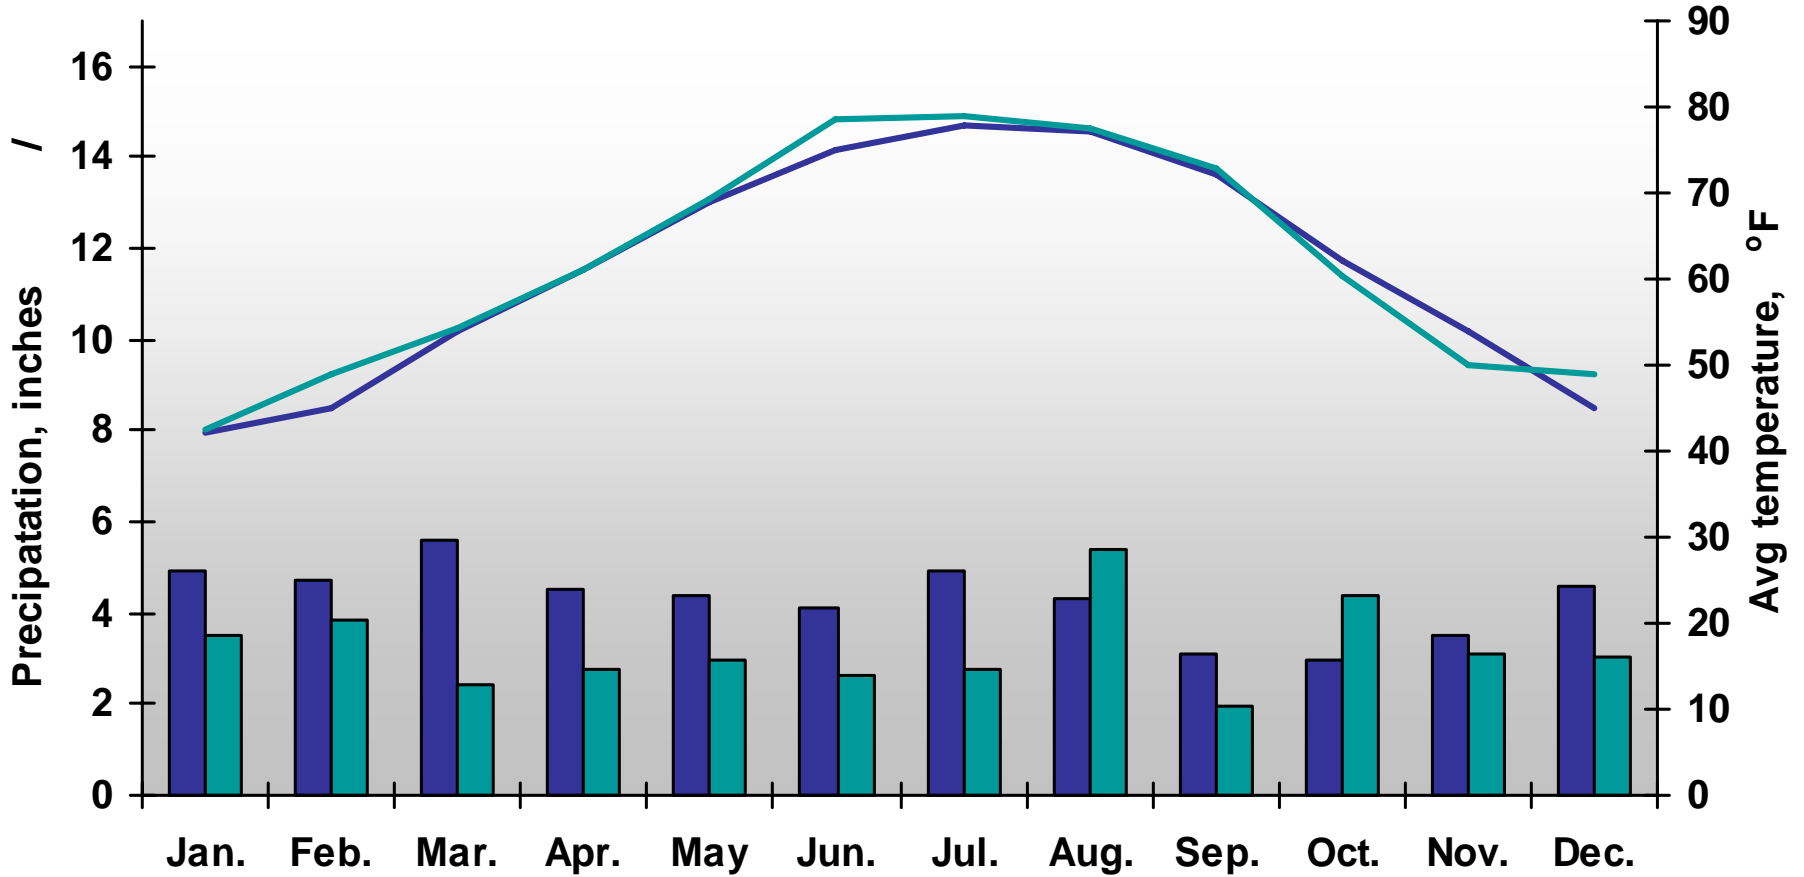

Griffin Weather Data 2008

■ 30 yr avg precipitation ■ monthly precipitation
— 30 yr avg temperature — monthly temperature