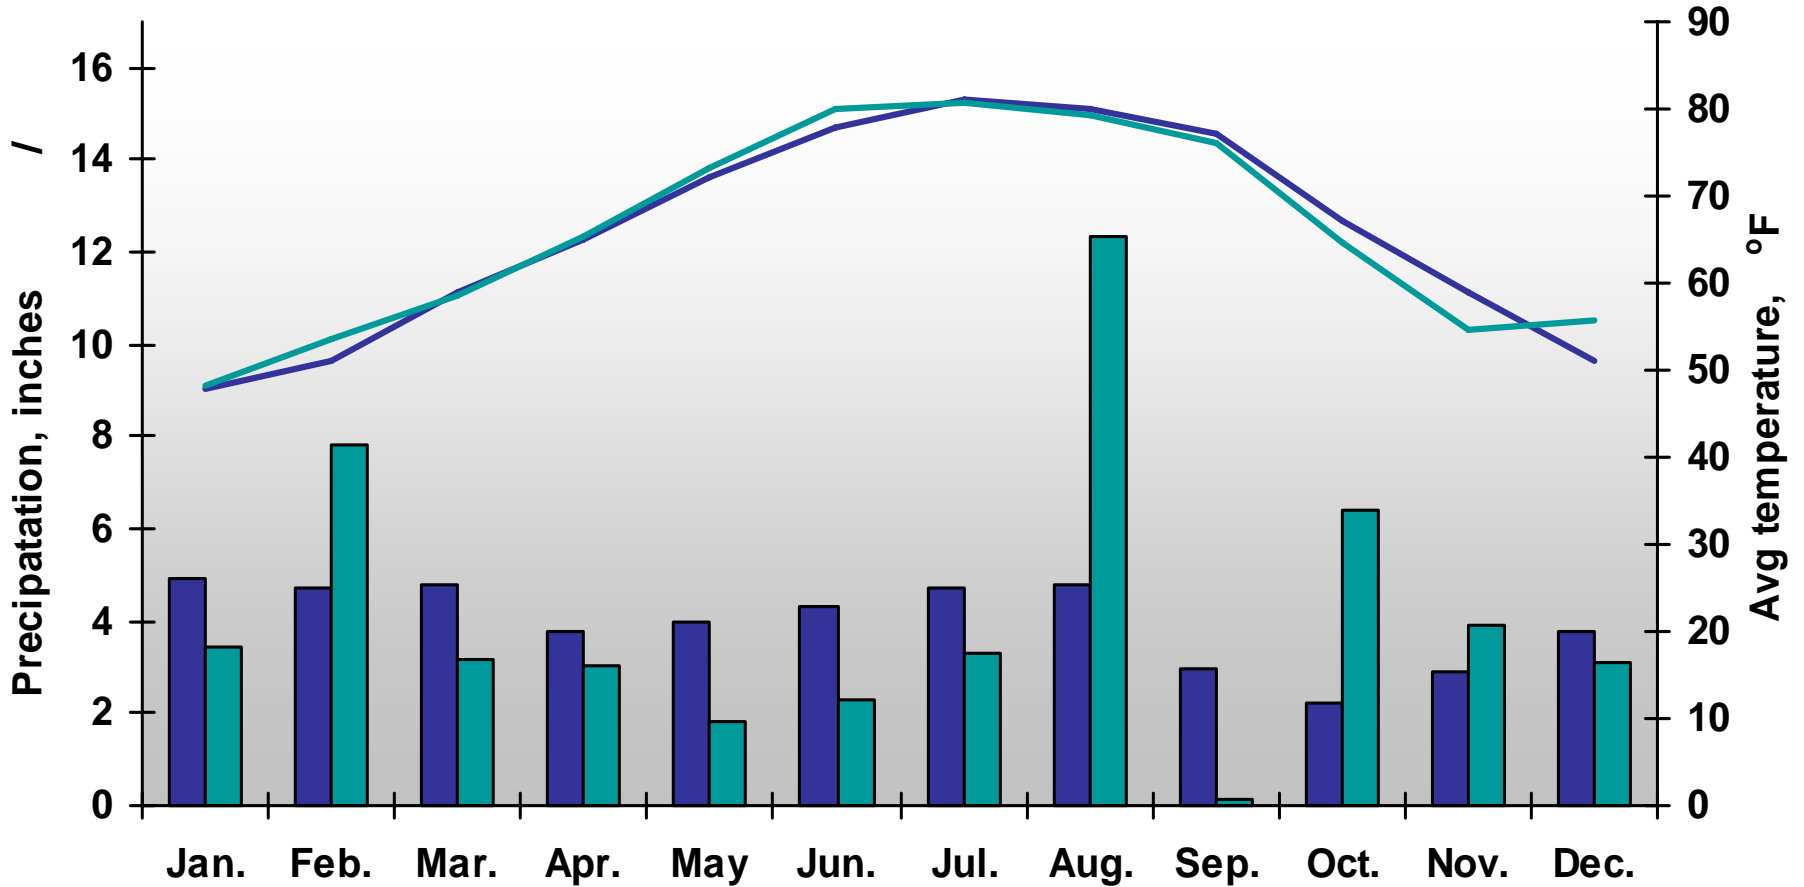

Tifton Weather Data 2008

■ 30 yr avg precipitation ■ monthly precipitation
— 30 yr avg temperature — monthly temperature