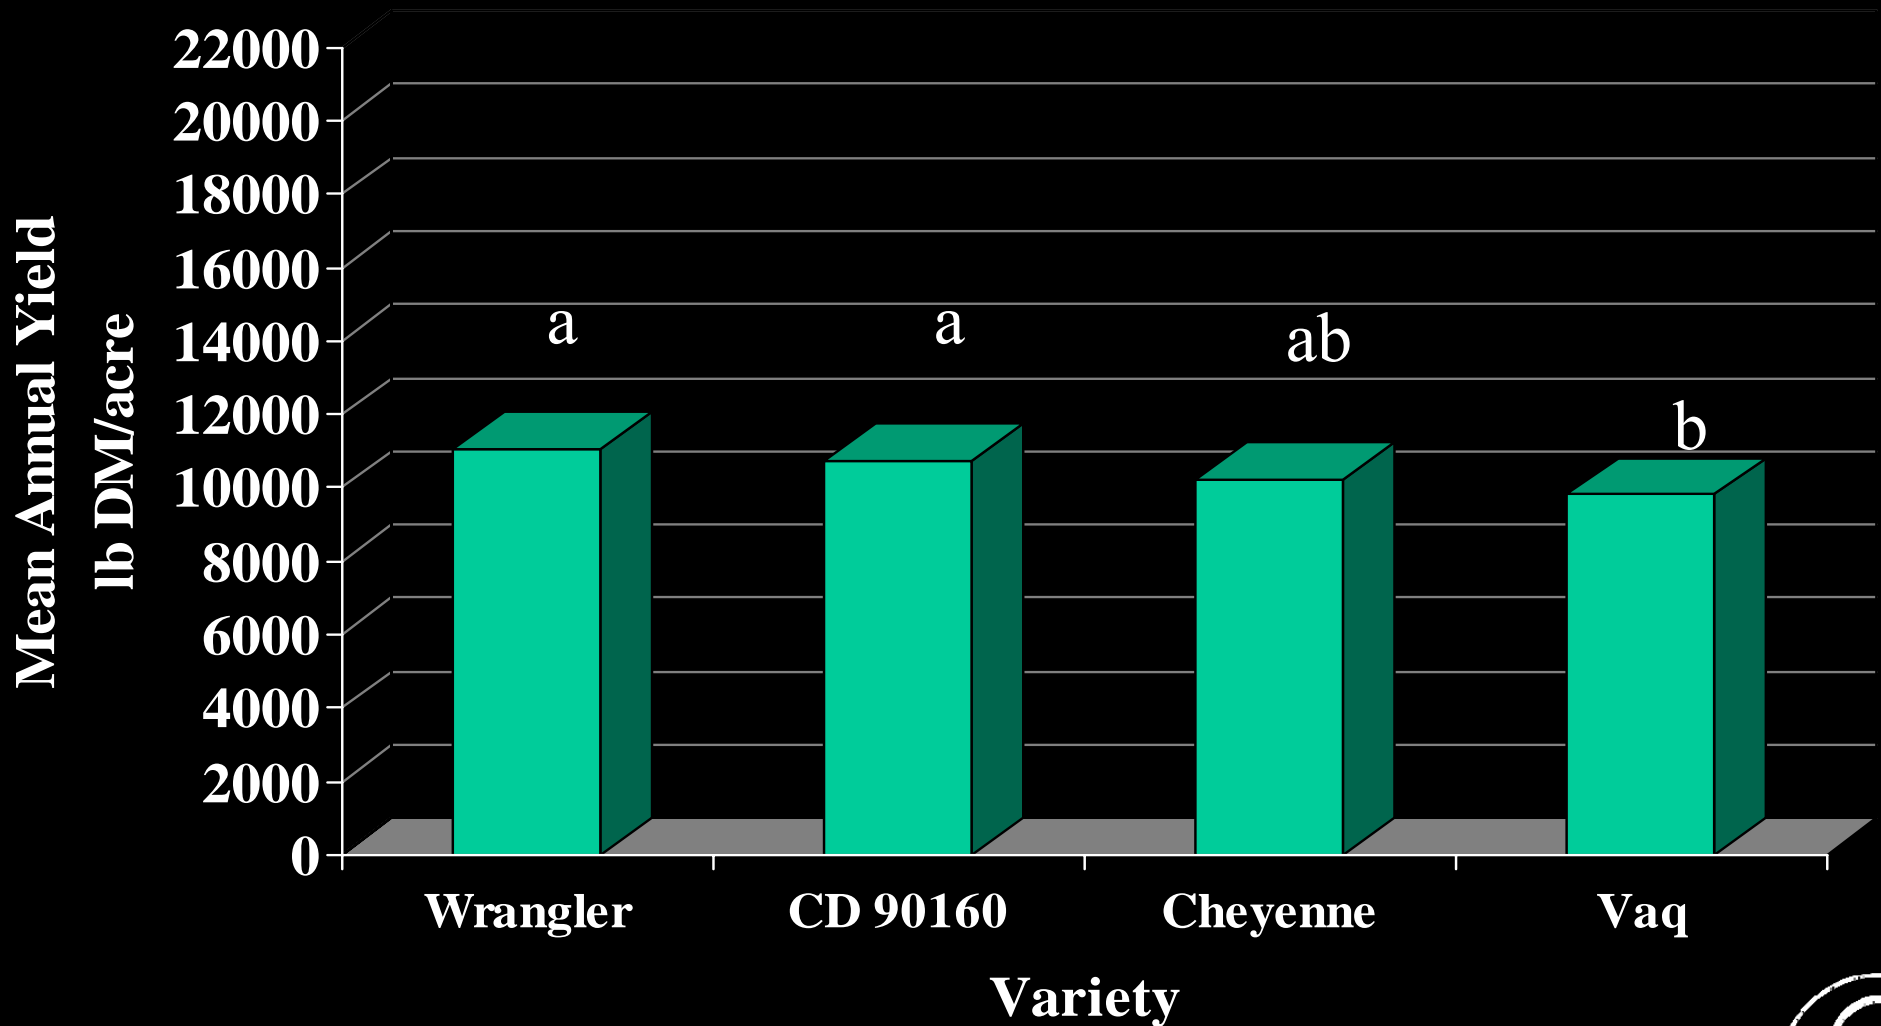

Griffin Seeded Bermudagrass 2003-2005

Varieties labeled with the same letter were not significantly different ($\alpha=0.05$).