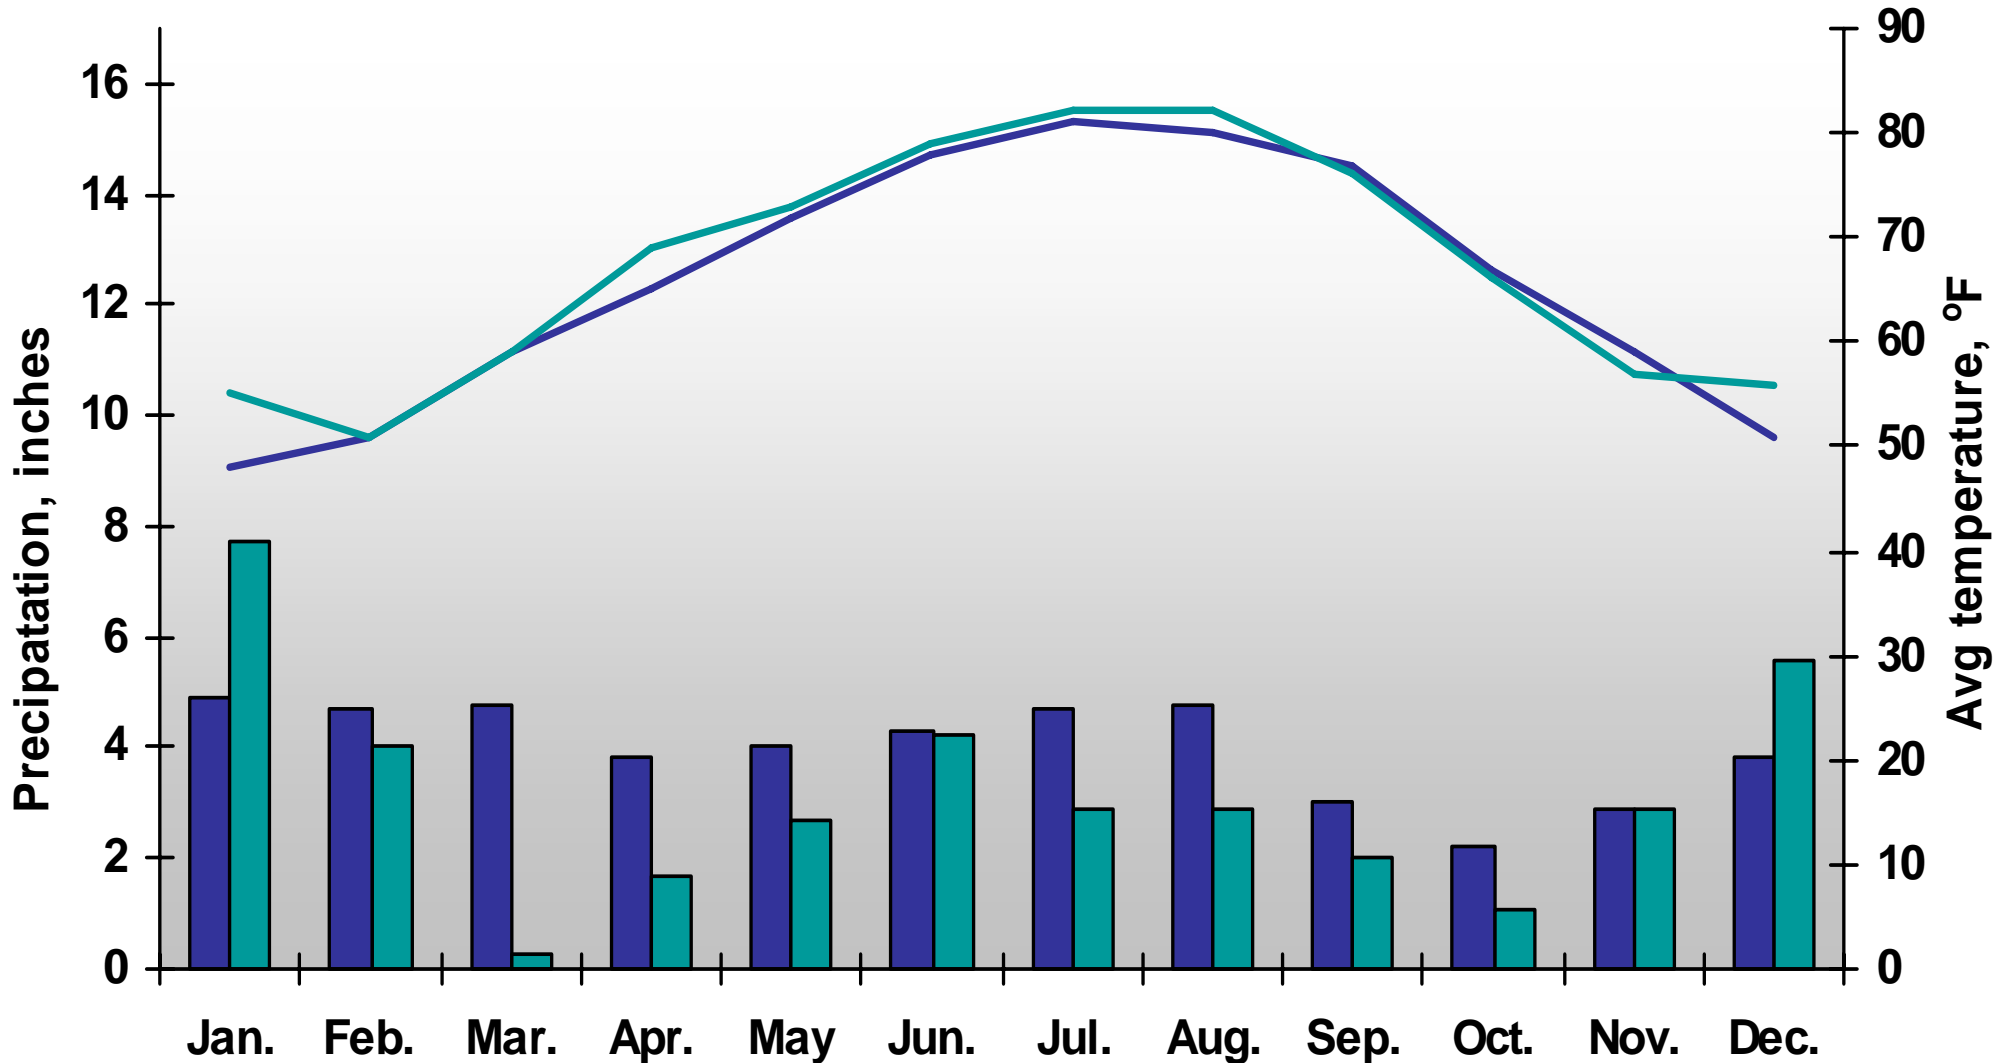

Tifton Weather Data 2006

■ 30 yr avg precipitation ■ monthly precipitation
— 30 yr avg temperature — monthly temperature