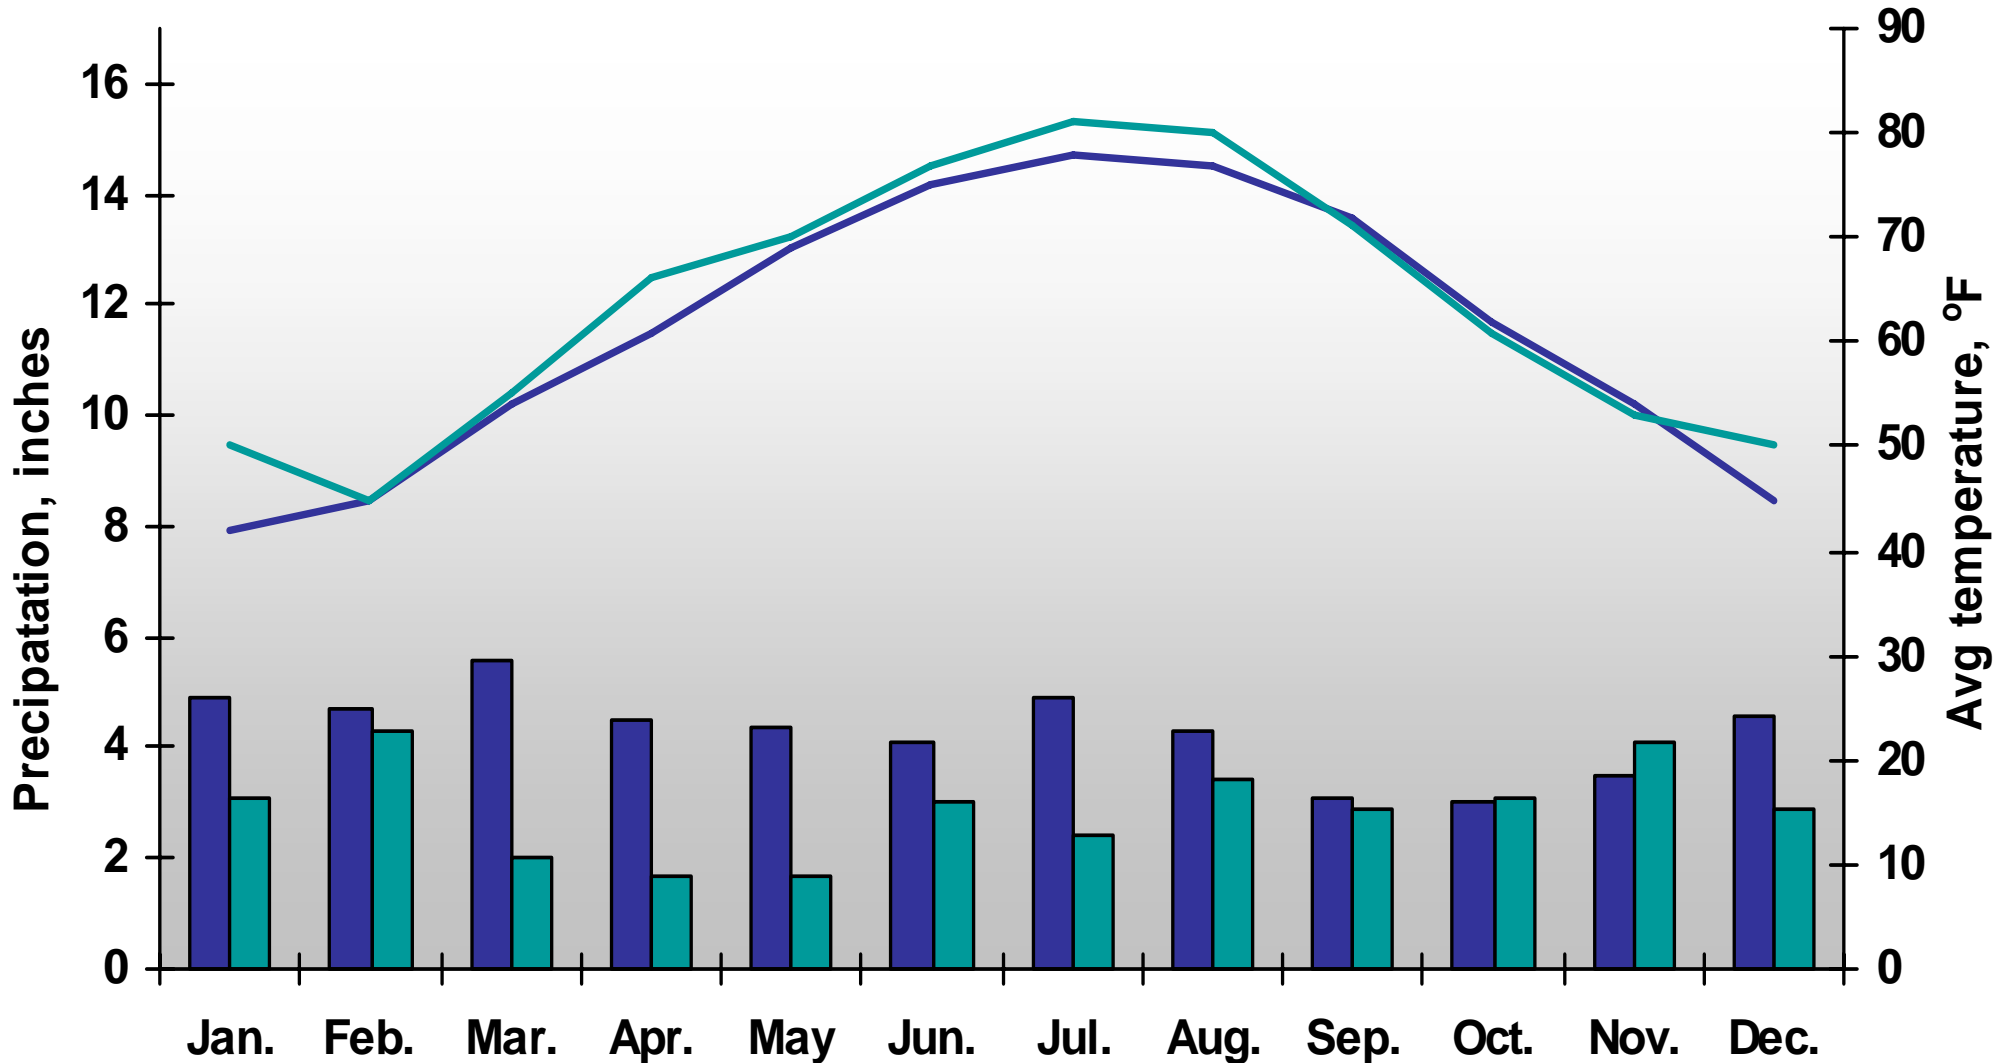

Griffin Weather Data 2006

■ 30 yr avg precipitation ■ monthly precipitation
— 30 yr avg temperature — monthly temperature