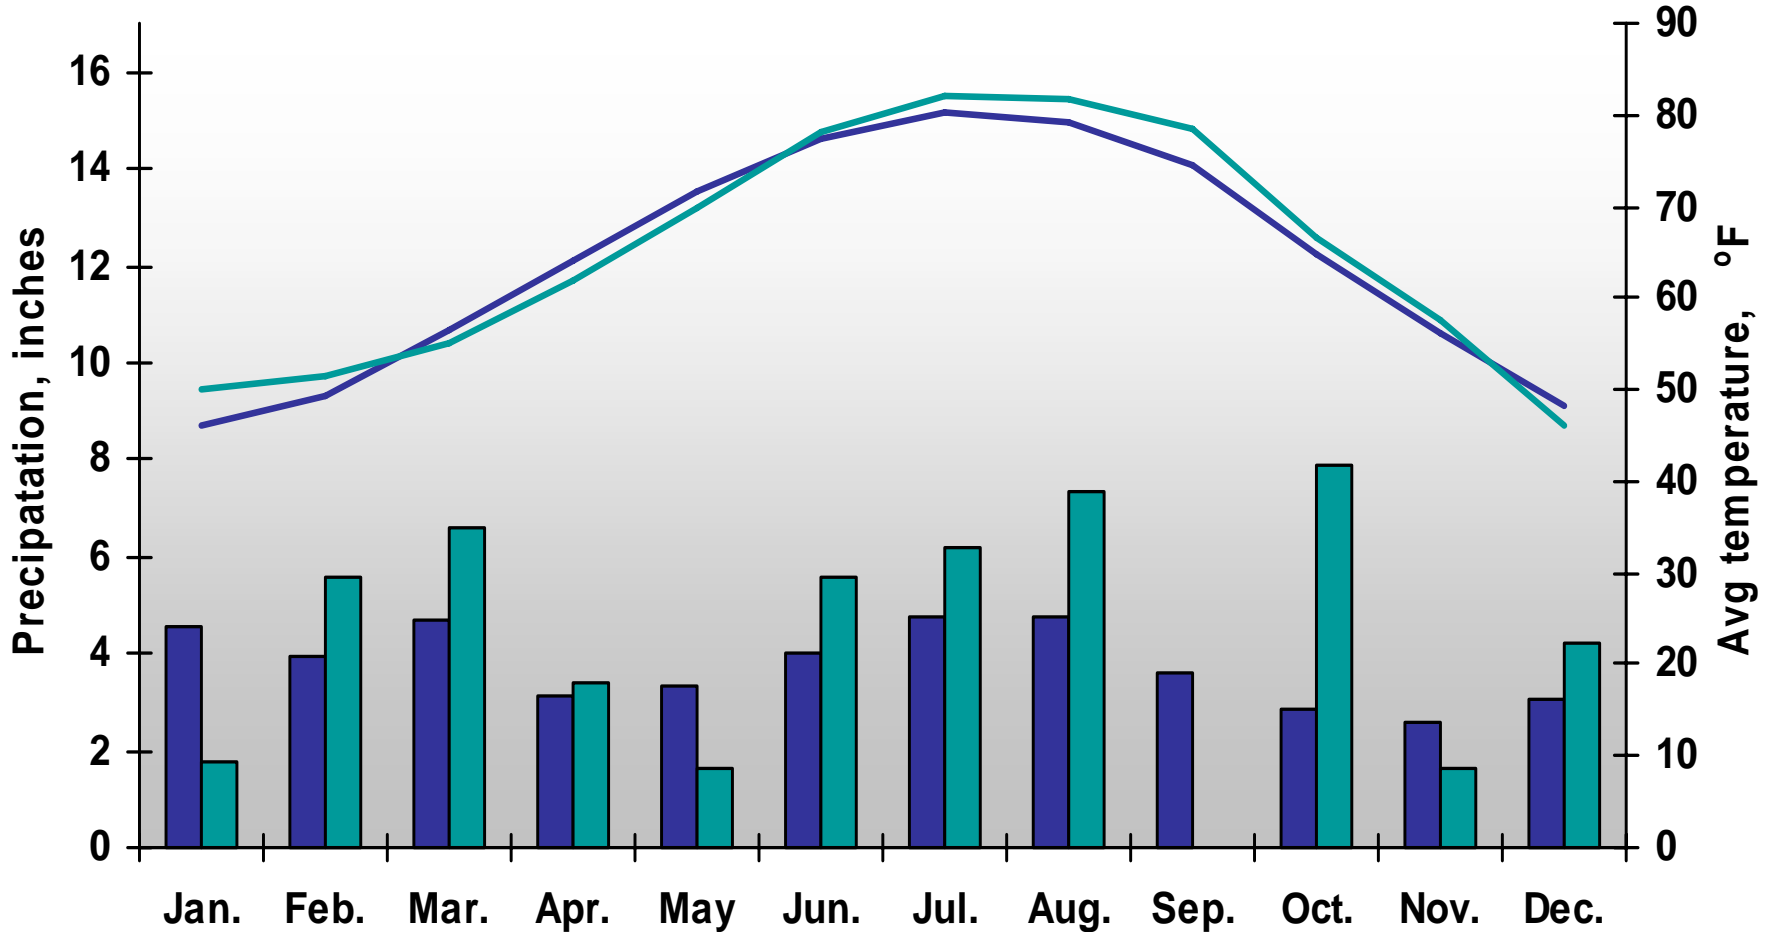

Midville Weather Data 2005

■ 30 yr avg precipitation ■ monthly precipitation
— 30 yr avg temperature — monthly temperature