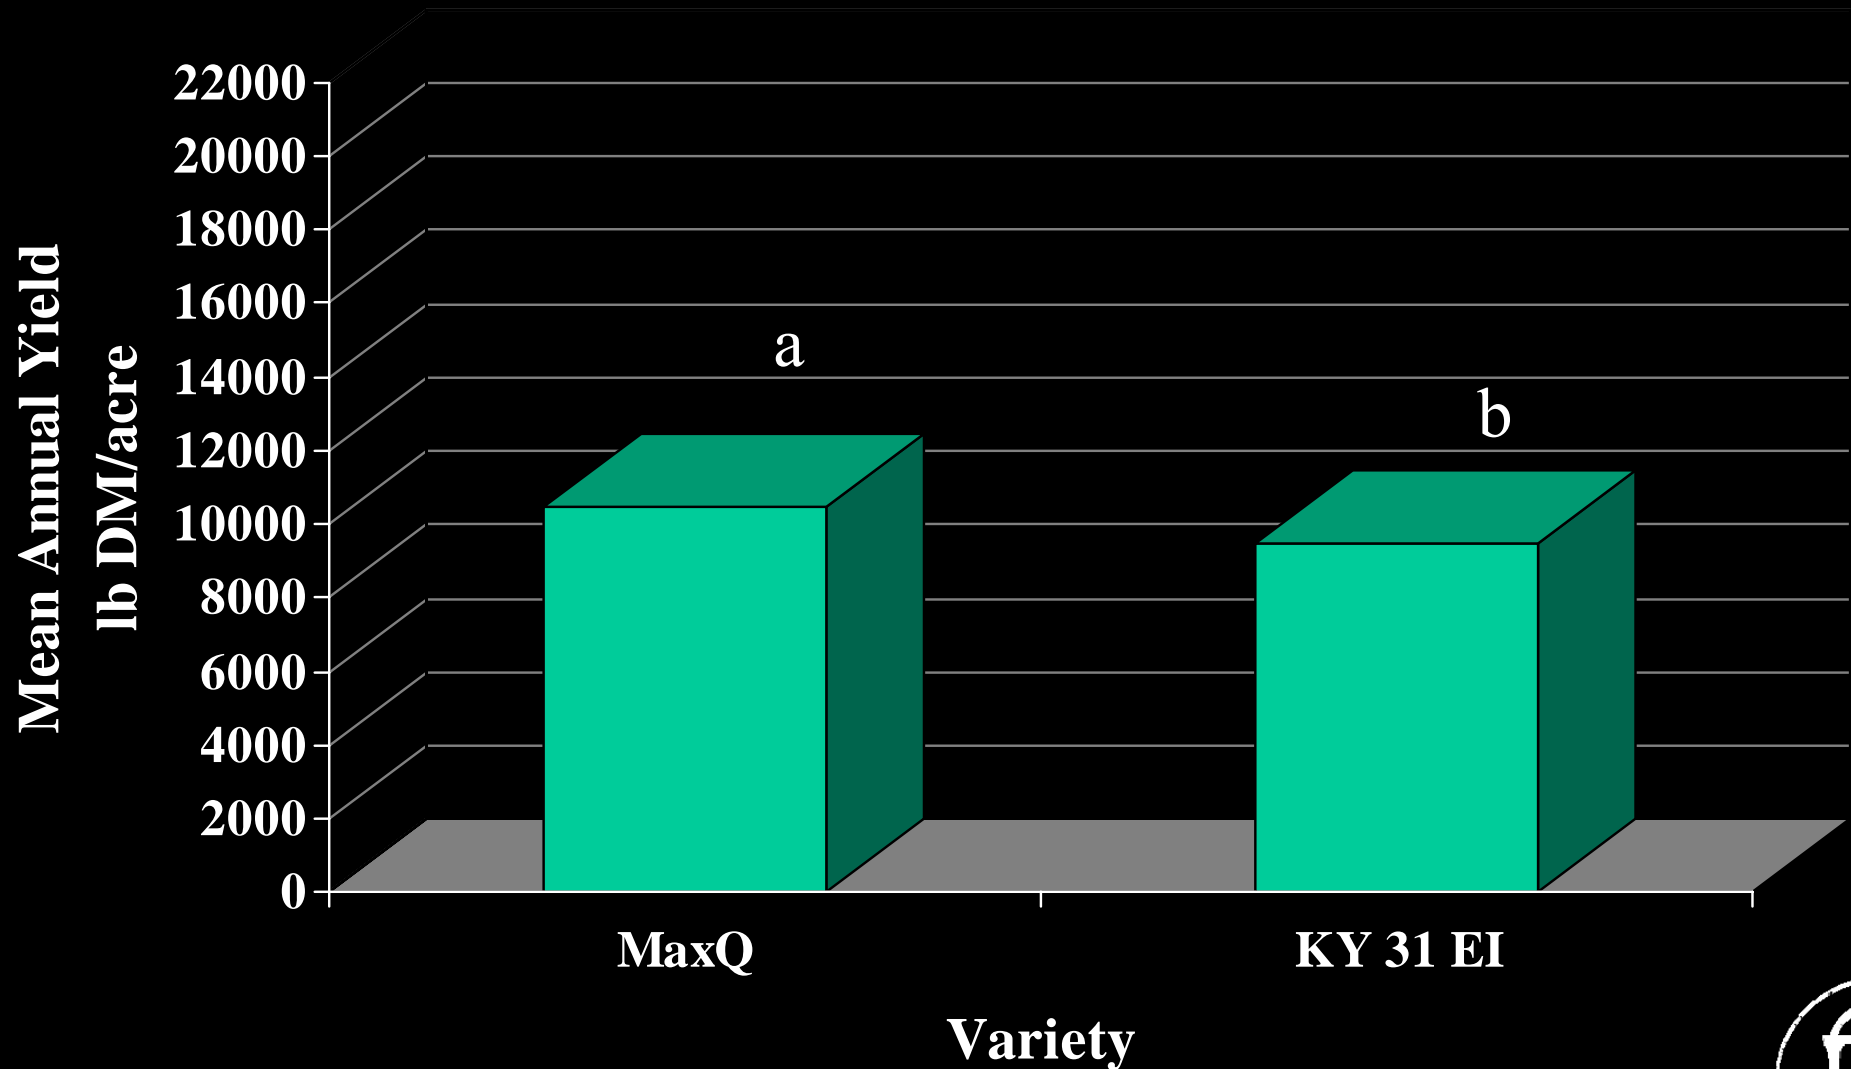

Athens Tall Fescue 2004-2006

Varieties labeled with the same letter were not significantly different ($\alpha=0.05$).