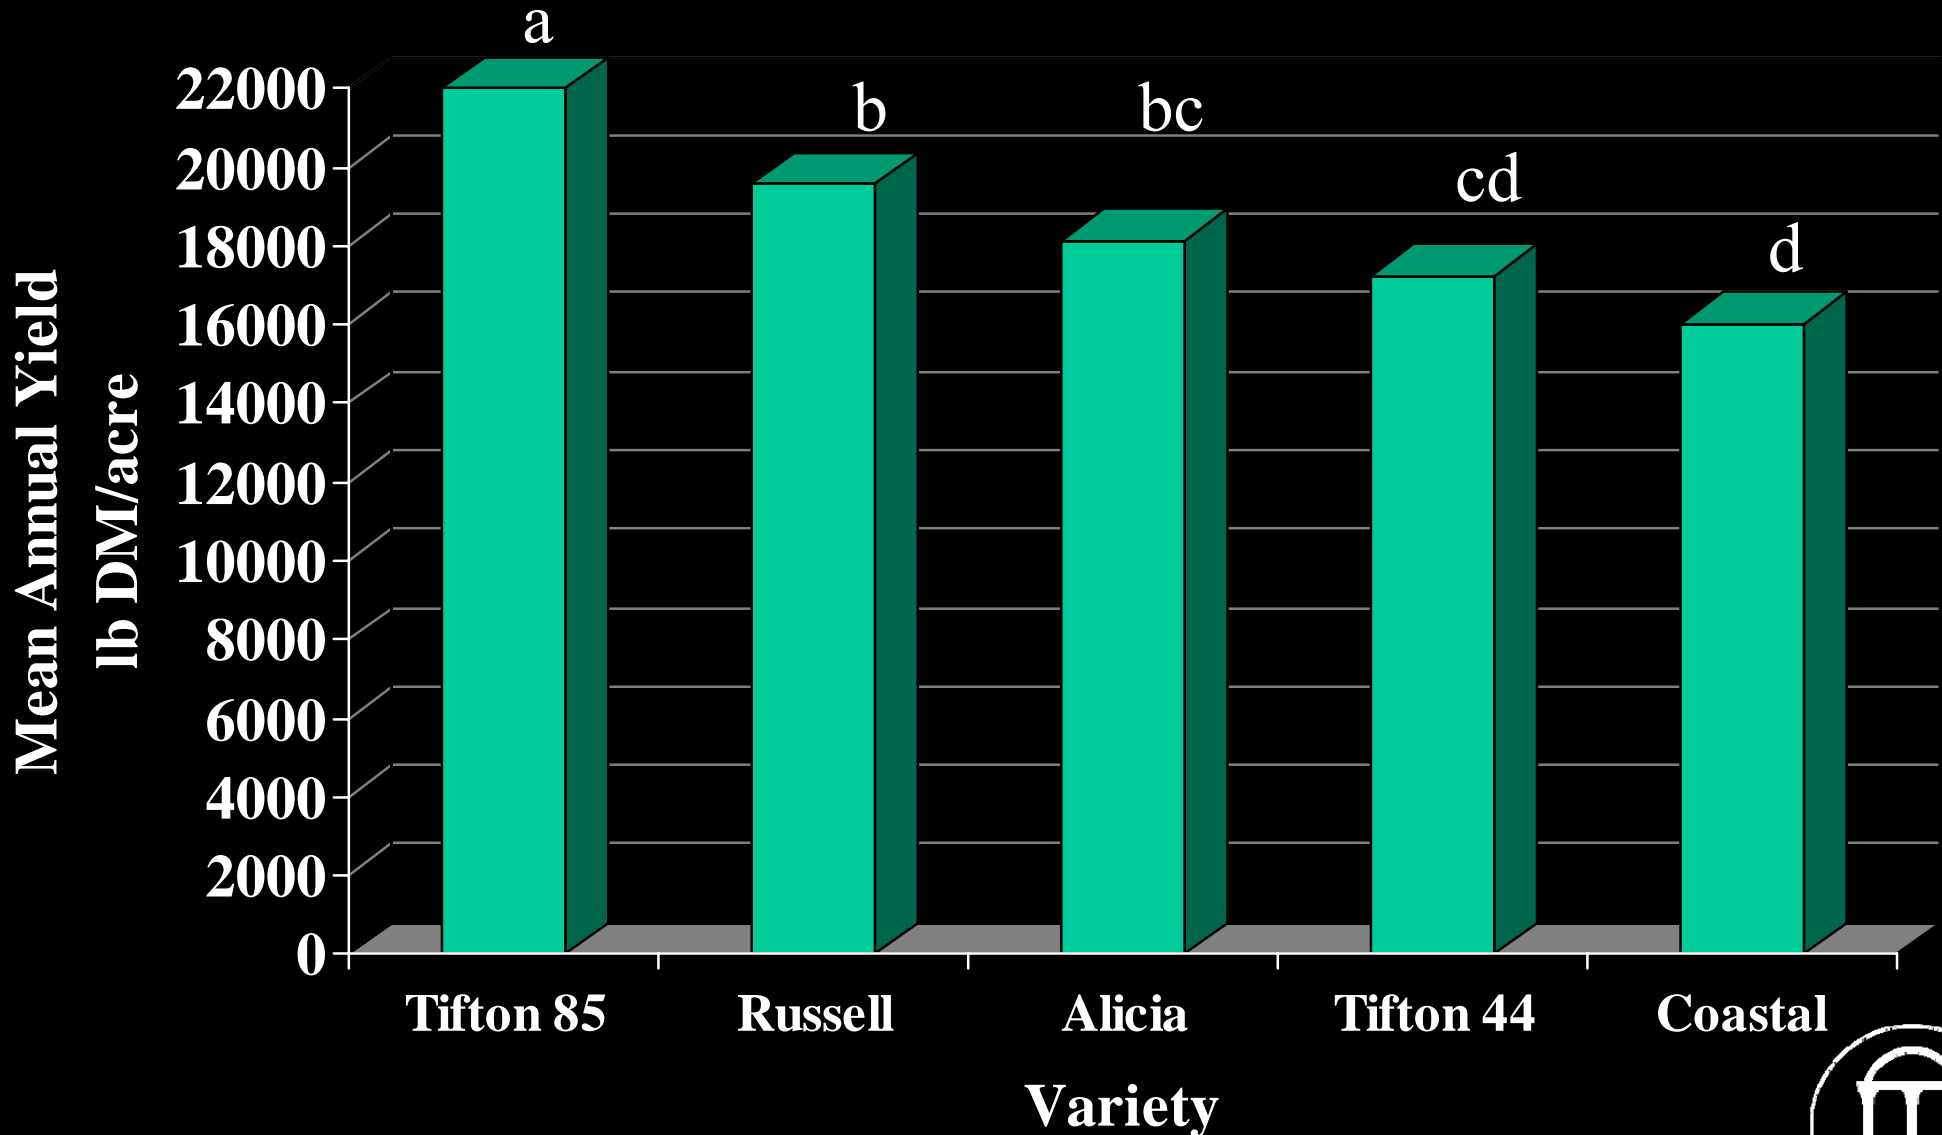

Calhoun Hybrid Bermudagrass 2003-2005

Varieties labeled with the same letter were not significantly different ($\alpha=0.05$).