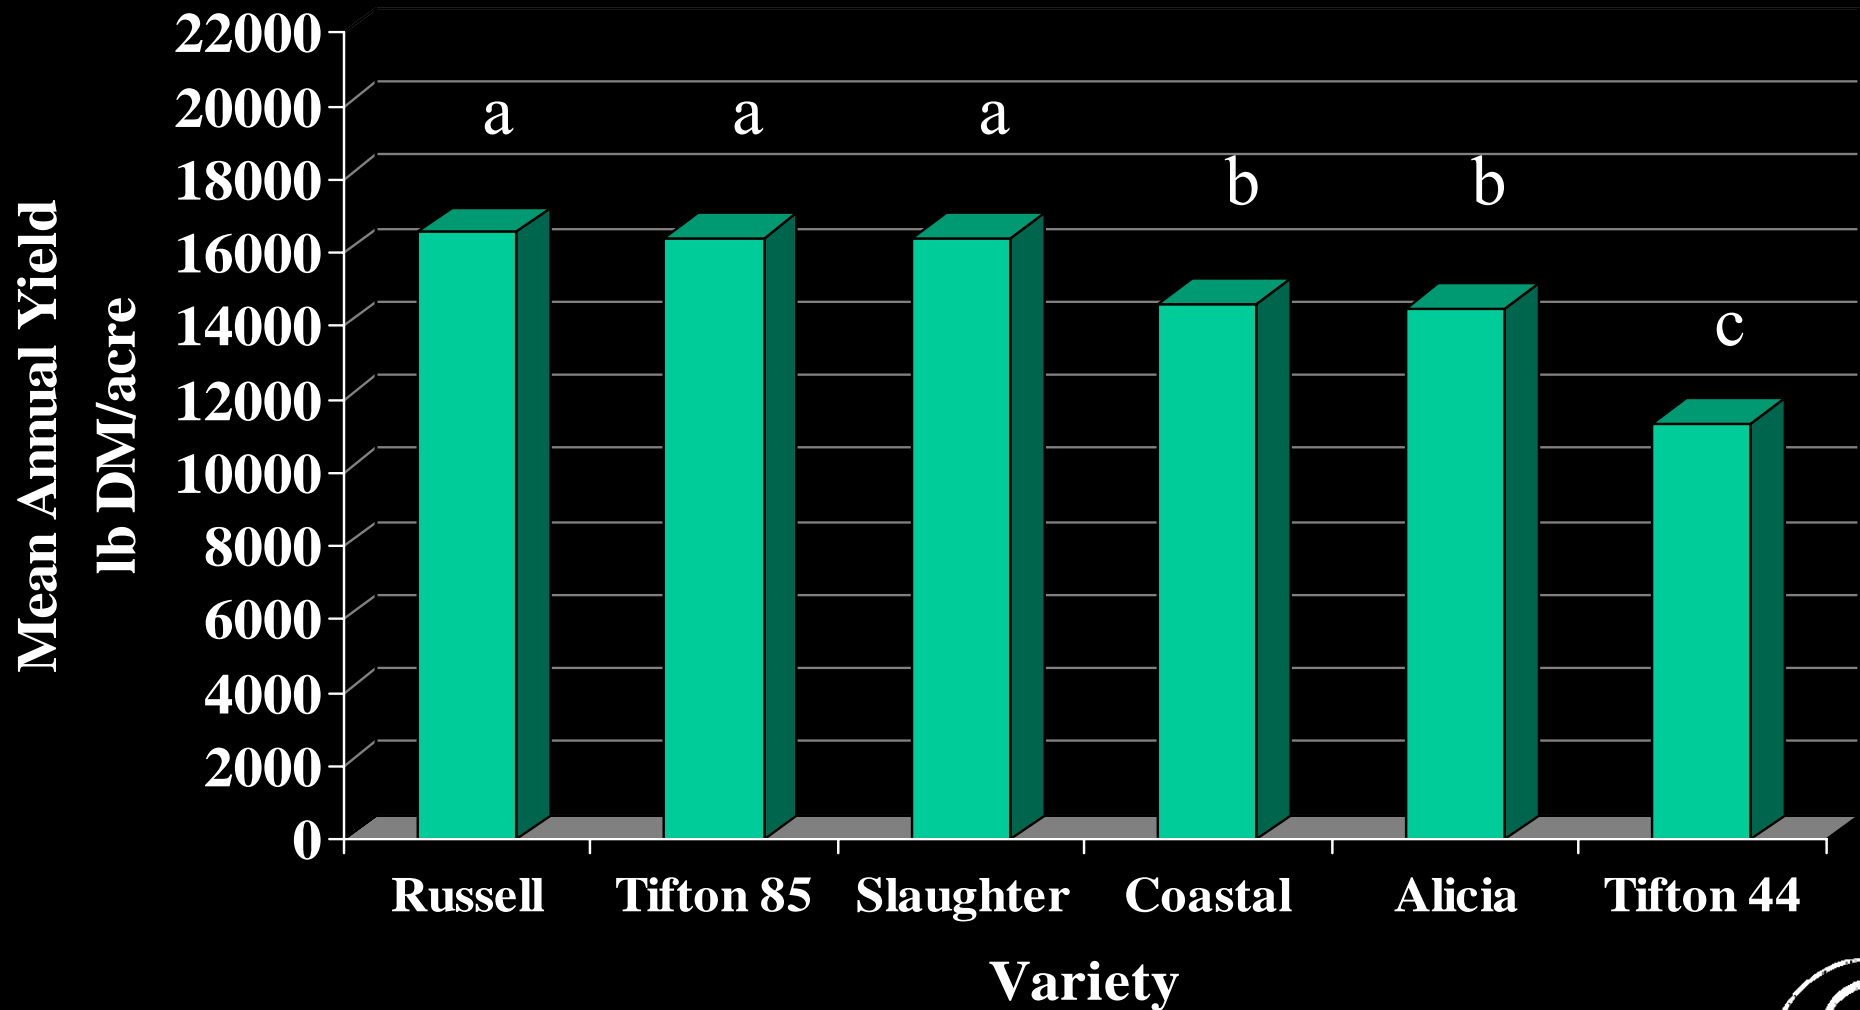

Griffin Hybrid Bermudagrass 2003-2005

Varieties labeled with the same letter were not significantly different ($\alpha=0.05$).