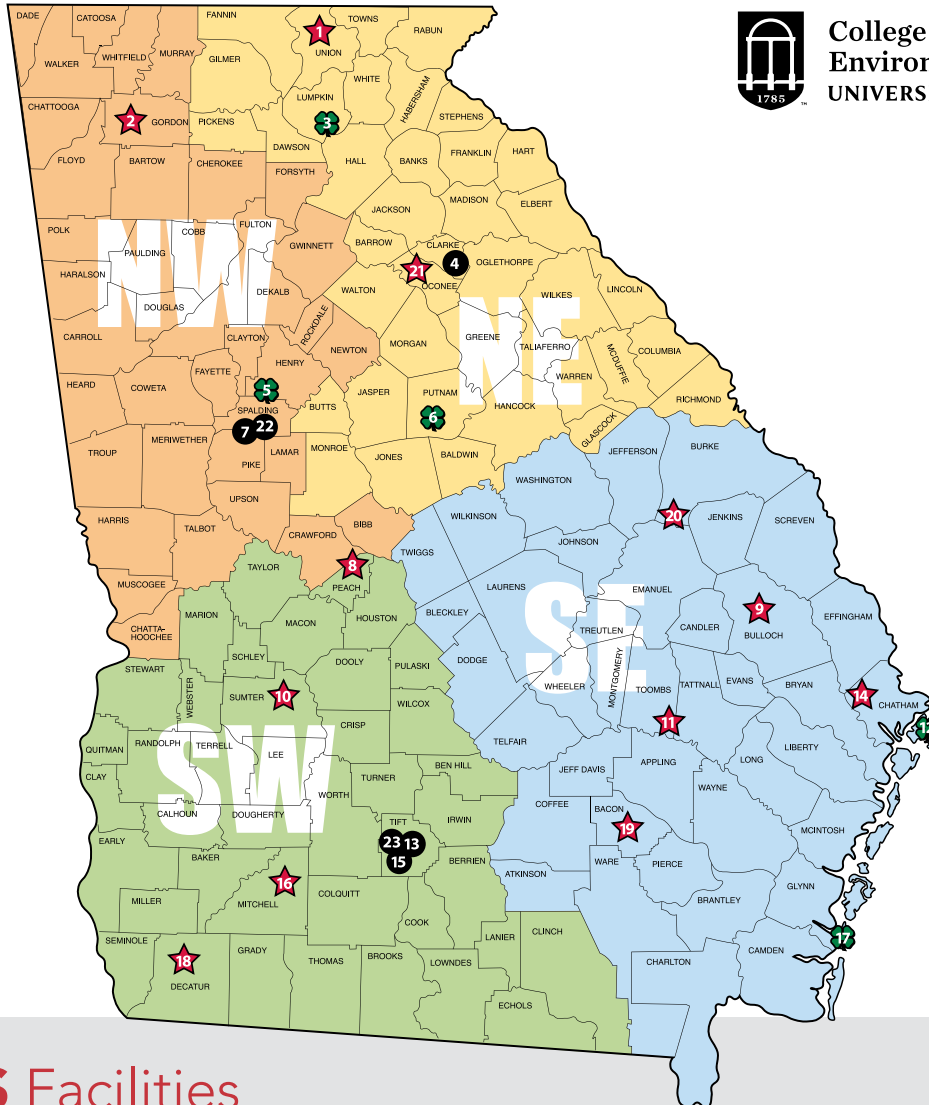

# CAES across Georgia

College of Agricultural & Environmental Sciences  
UNIVERSITY OF GEORGIA

## CAES Facilities

- Georgia Mountain Research and Education Center, *Blairsville*
- Northwest Georgia Research and Education Center, *Calhoun*
- Wahsega 4-H Center, *Dahlonega*
- University of Georgia Athens campus
- Fortson 4-H Center, *Hampton*
- Rock Eagle 4-H Center, *Eatonton*
- University of Georgia Griffin campus
- Land-grant Partner, *Fort Valley State University*
- Southeast District Extension Center, *Statesboro*
- Southwest Georgia Research and Education Center, *Plains*
- Vidalia Onion and Vegetable Research Center, *Lyons*
- Burton 4-H Center, *Tybee Island*
- University of Georgia Tifton campus
- Coastal Georgia Botanical Garden at the Historic Bamboo Farm, *Savannah*
- Tifton Campus Conference Center, *Tifton*
- C.M. Stripling Irrigation Research Park, *Camilla*
- 4-H Tidelands Nature Center, *Jekyll Island*
- Attapulgus Research and Education Center, *Attapulgus*
- Blueberry Research and Demonstration Farm, *Alma*
- Southeast Georgia Research and Education Center, *Midville*
- J. Phil Campbell Sr. Research and Education Center, *Watkinsville*
- Food Product Innovation and Commercialization Center, *Griffin*
- Future Farmstead, *University of Georgia Tifton campus*