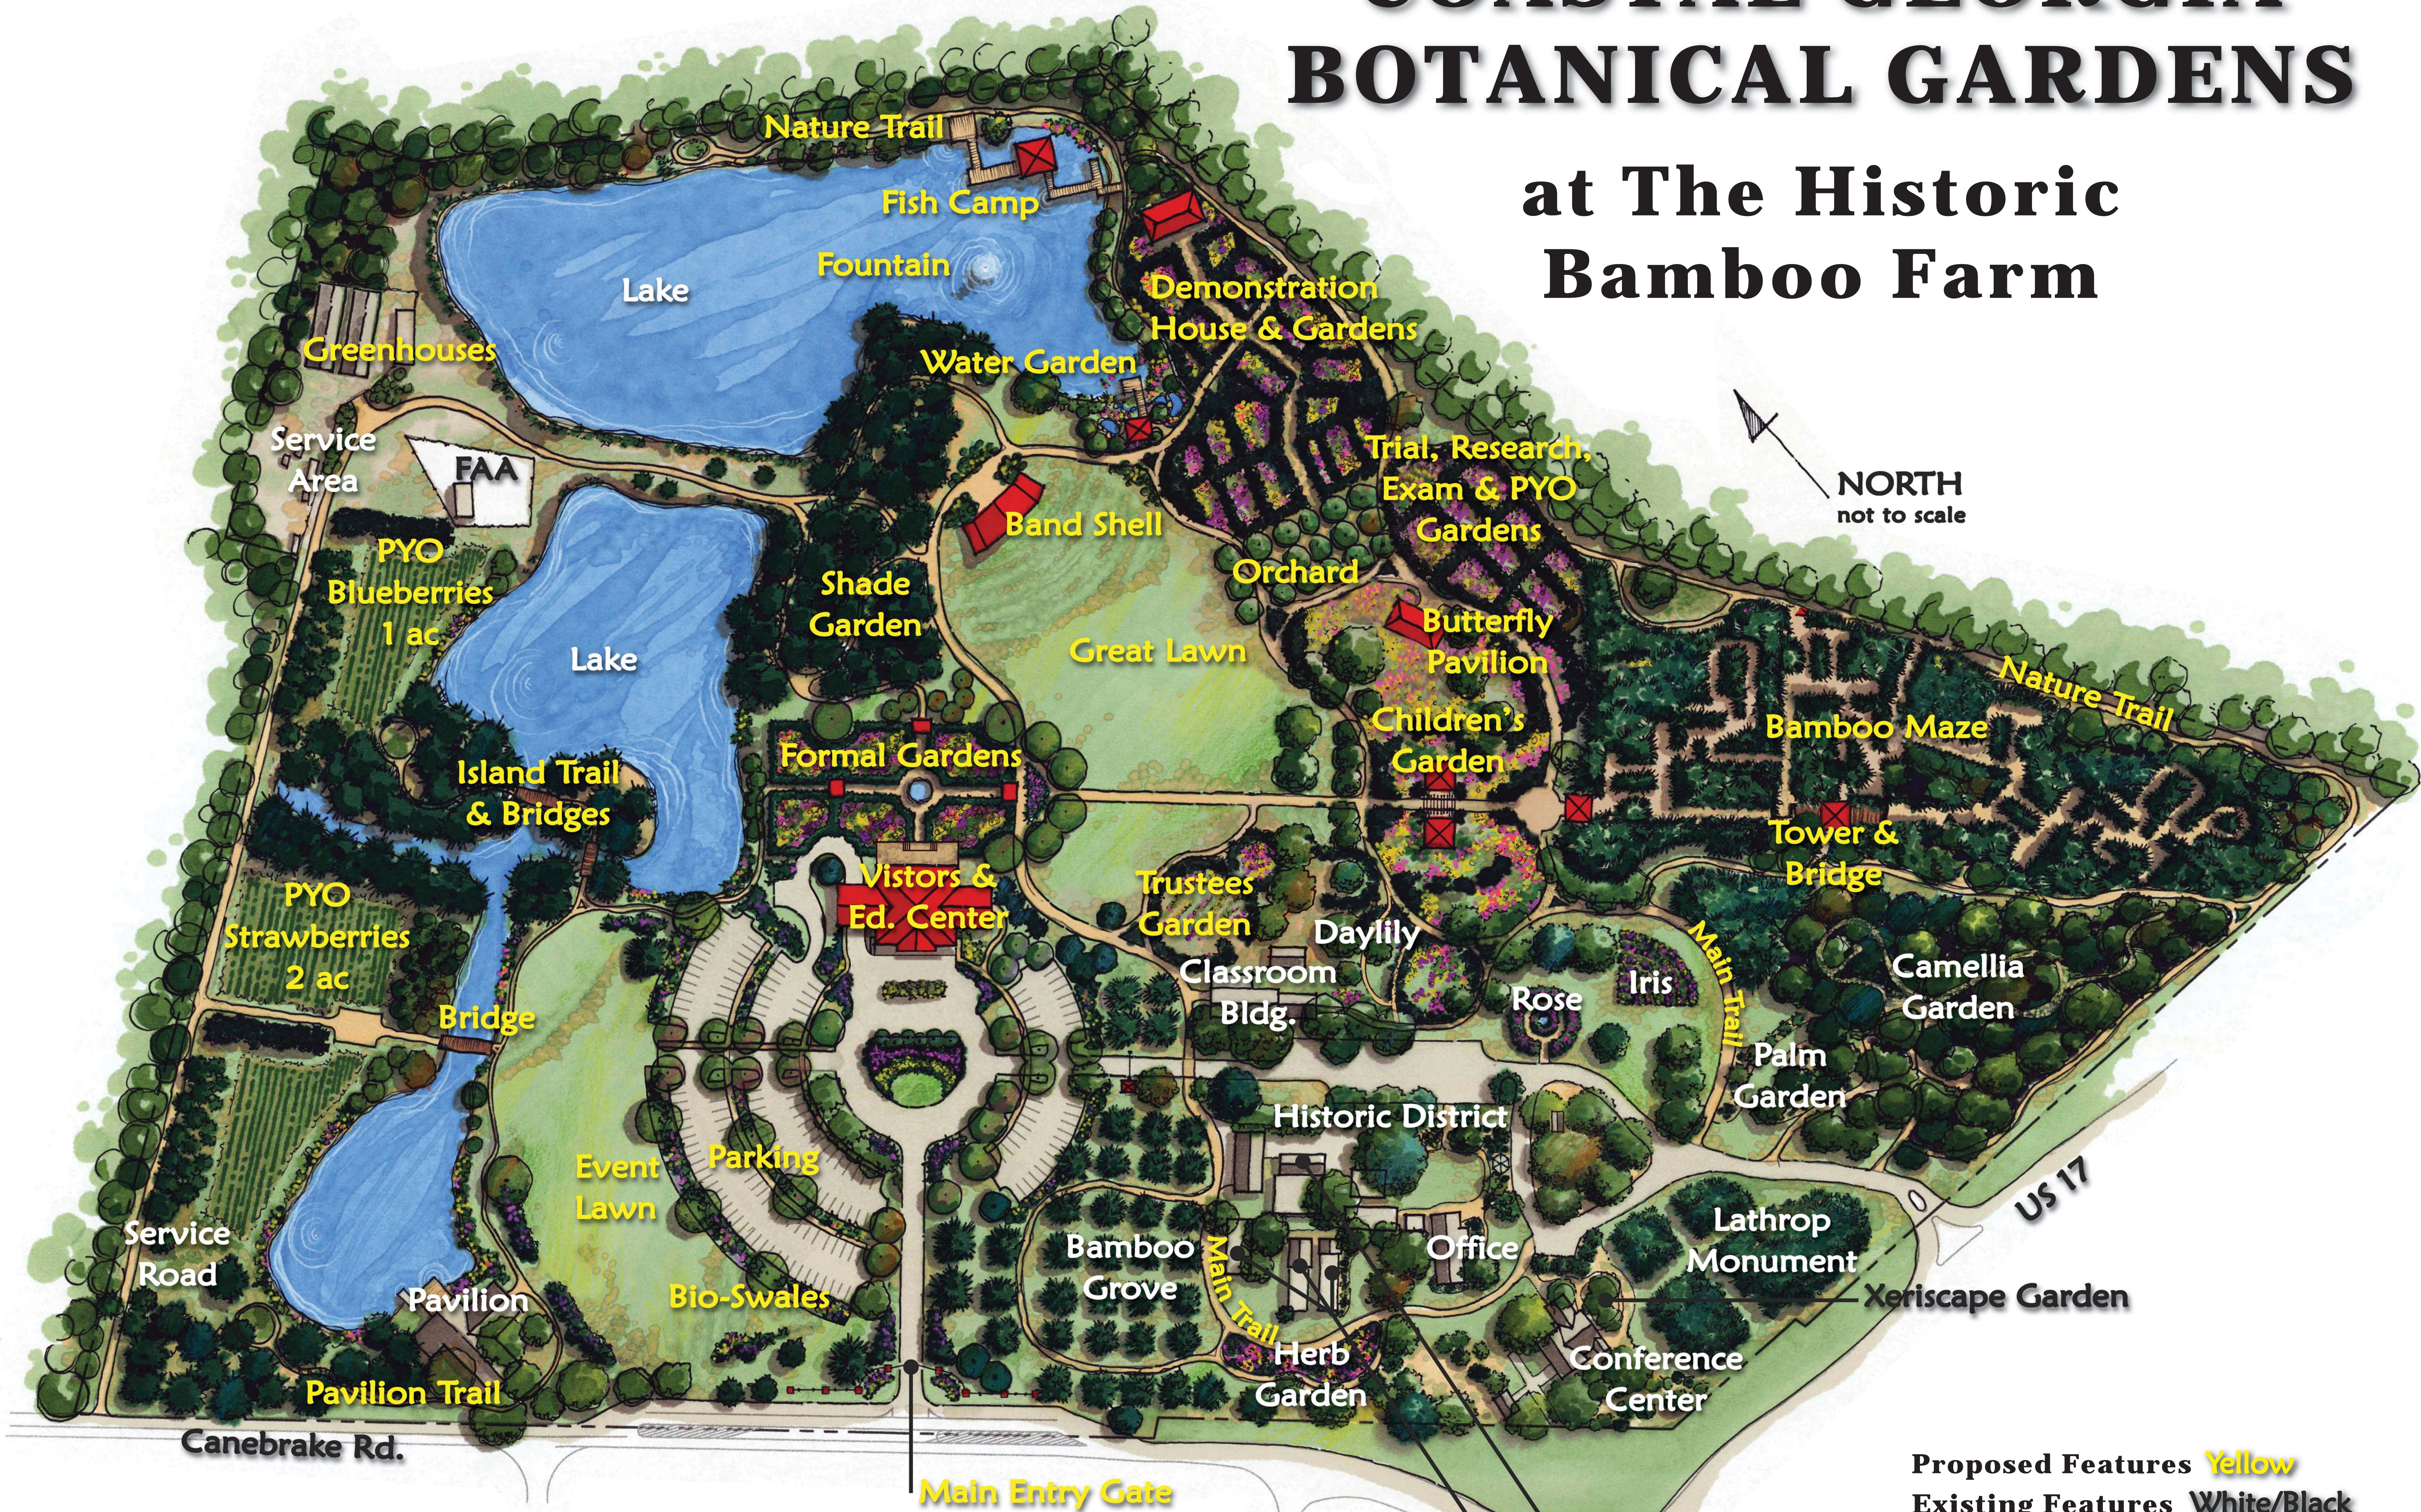

# COASTAL GEORGIA BOTANICAL GARDENS

## at The Historic Bamboo Farm

Proposed Features **Yellow**  
Existing Features **White/Black**

### MASTER PLAN

Produced by the  
College of Environment & Design  
University of Georgia

Bamboo Museum  
Roots & Shoots Classroom  
Greenhouses